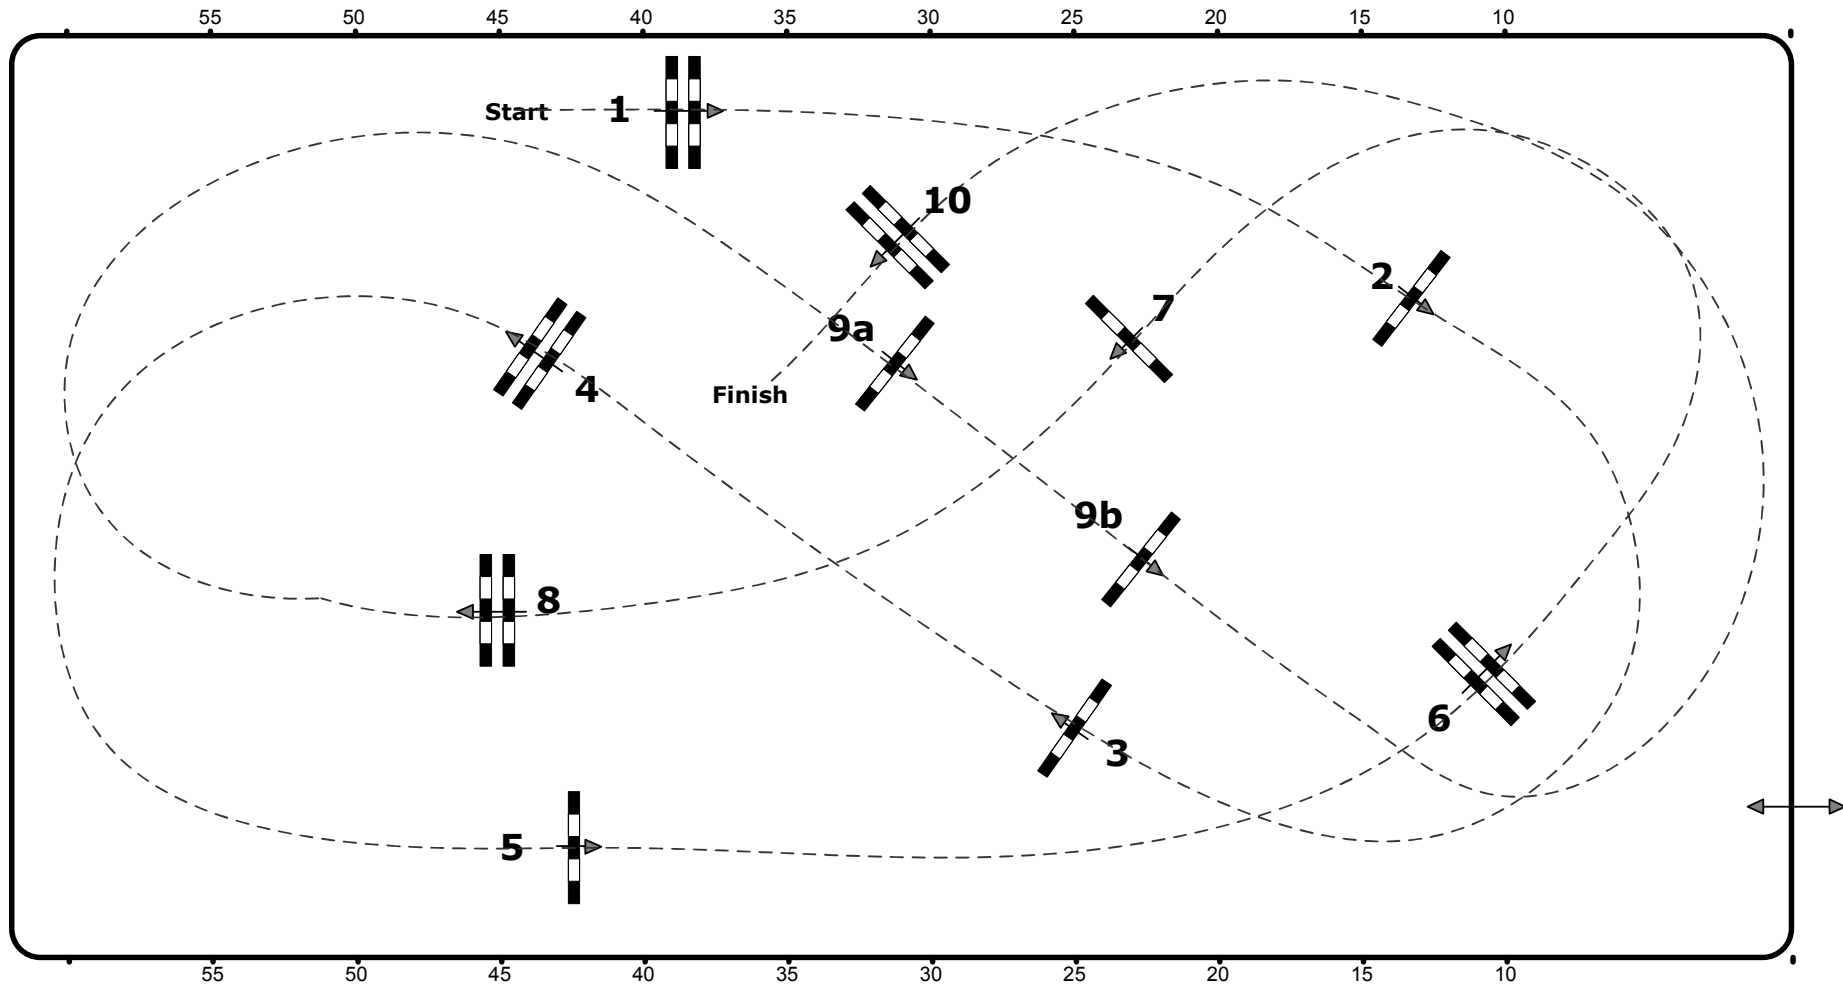

CSI2* / CSIJ/ CSICH / CSN / CSNPCH-A, Salzburg (AUT)

8. – 11. Dezember 2016

49

Class No.: 49

Big Pony Opening

Nat. Stilspringprüfung

Table: A
National RG: 204/4, 902
FEI RG / Art.
Height: 1,05 m

Speed: 350 m/min
Length: 400 m
Time allowed: 69 sec
Time limit: 138 sec

Obstacles: 10
Efforts: 11
Penalty sec:
Closed combination:

1st Jump-off:
Length: 0 m
Time allowed: 0 sec
Time limit: 0 sec

Messehalle

Jury

Franz Schiermayr (AUT)

Kurt Reitetschläger (AUT)

David Hübler (AUT)