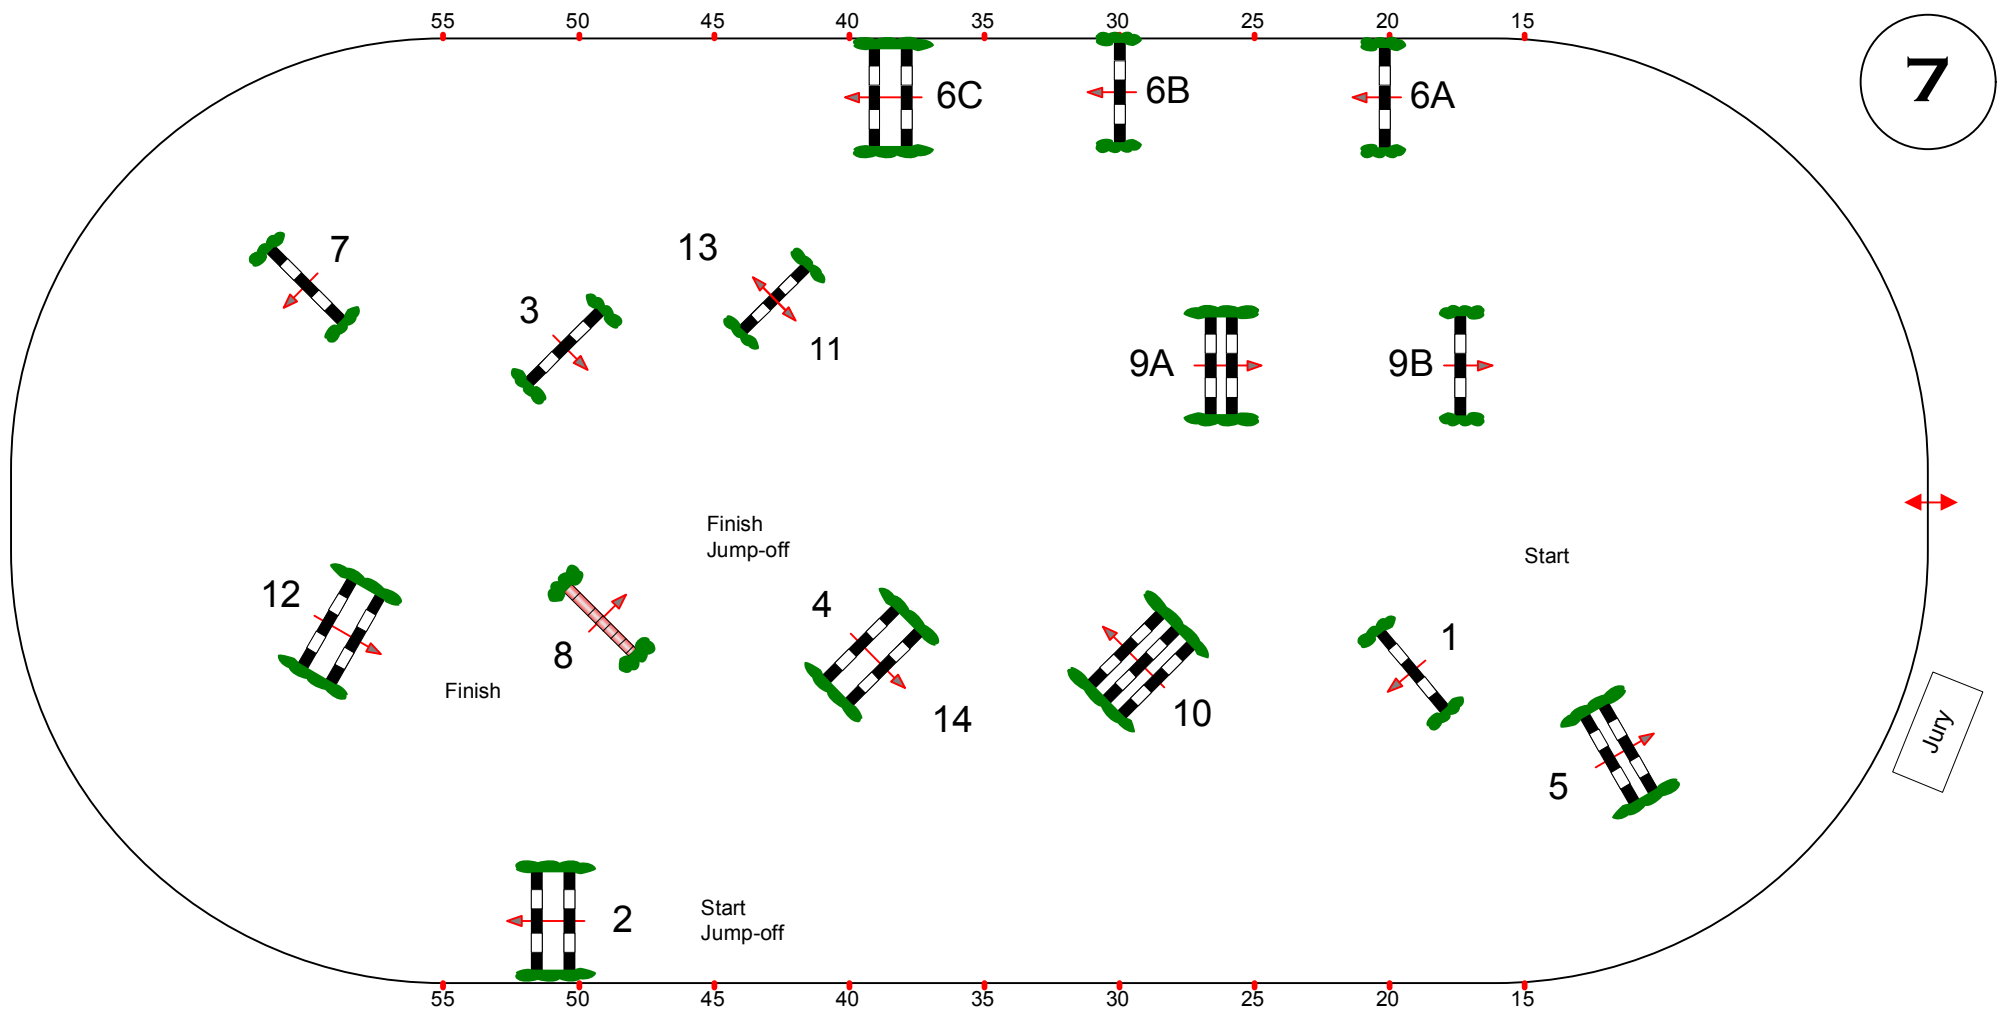

Dortmund 2017 - CSI 4* -

Class No.: 09

Youngster Tour

Competition with one jump-off

Samstag, 4. März 2017

Start: 19:10

Table: A
National RG:
FEI RG / Art. 238.2.2
Height: 1,45/1,50 m

Speed: 350 m/min
Length: 0 m
Time allowed: 0 sec
Time limit: 0 sec

Obstacles: 12
Efforts: 15
Penalty sec:
Closed combination:

1st Jump-off: ~~2-13-6C-7-8-9A-9B-14~~
Length: 0 m
Time allowed: 0 sec
Time limit: 0 sec

Course Designer Martin Otto/GER