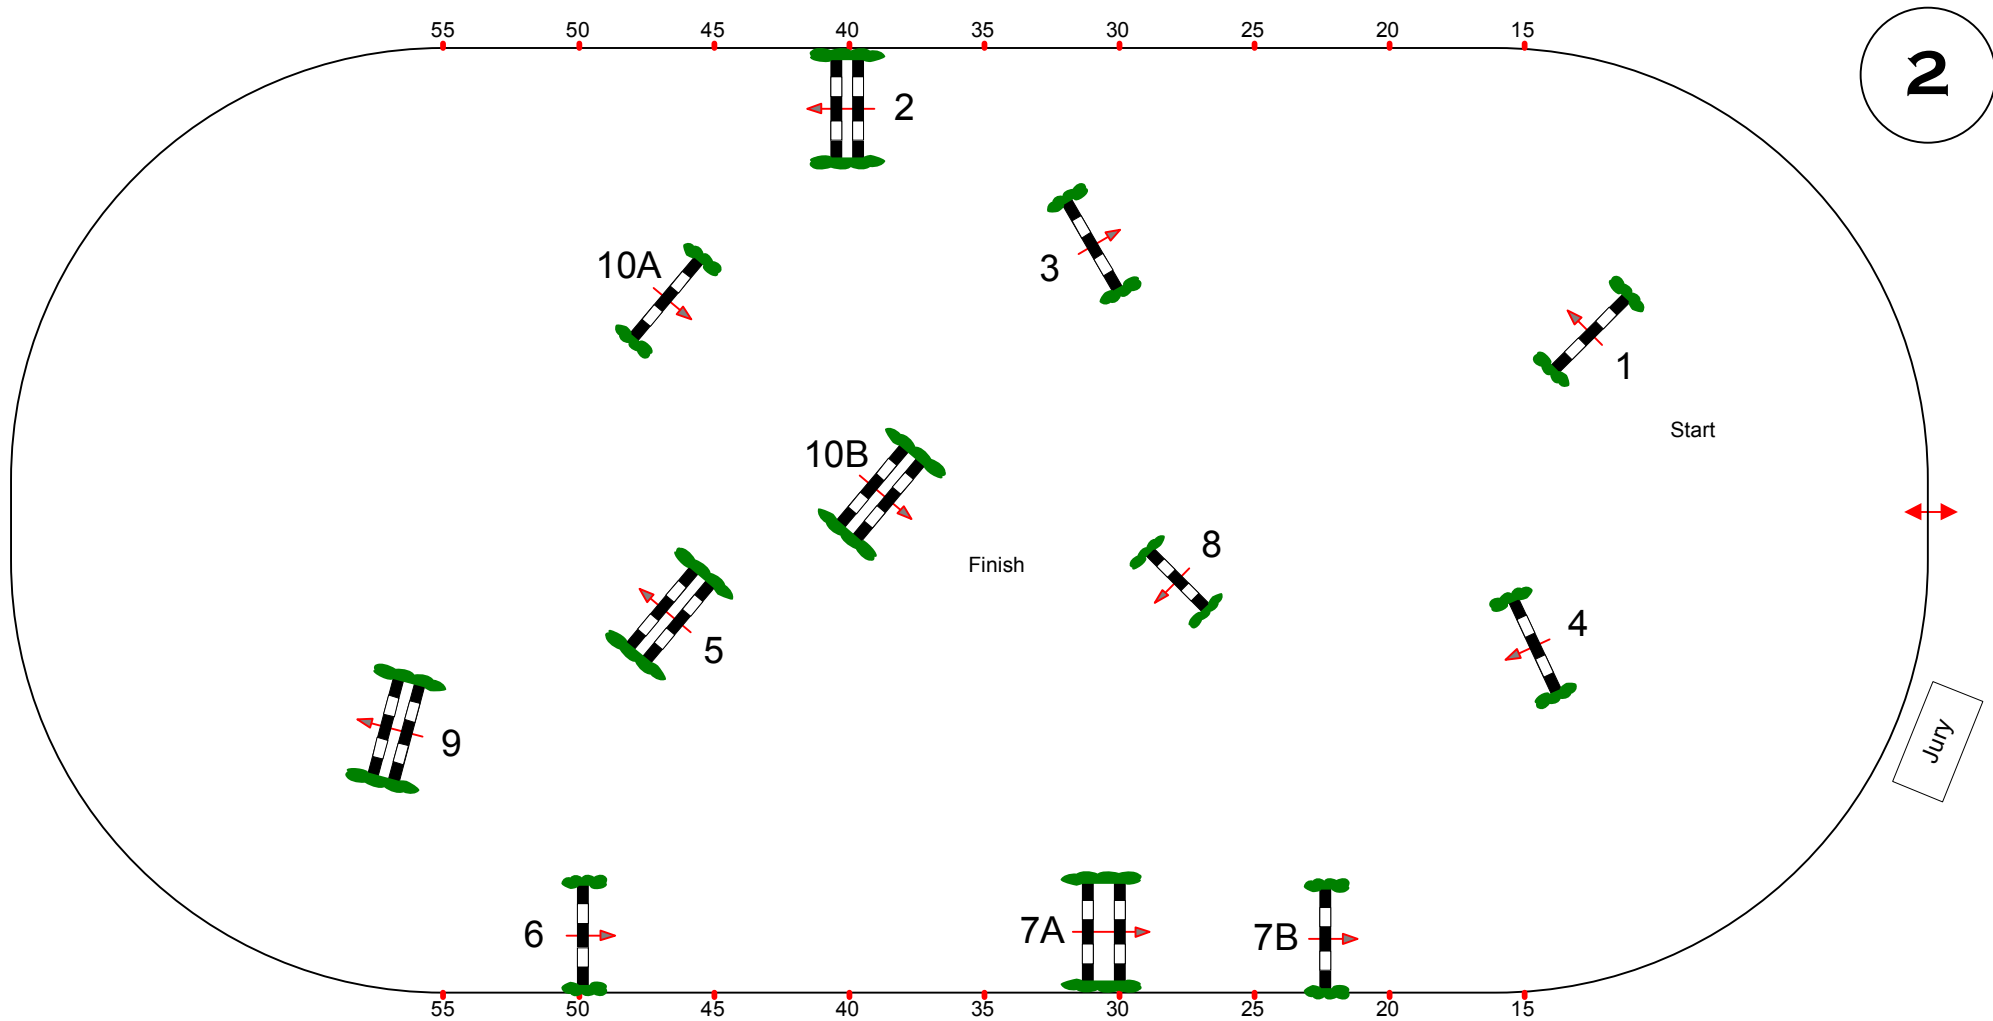

Obstacles: 10

Length: 0 m

Efforts: 12

FEI RG / Art. 238.2.1

Time allowed: 0 sec

Height: 1,15 m

Time limit: 0 sec

Course Designer Martin Otto/GER