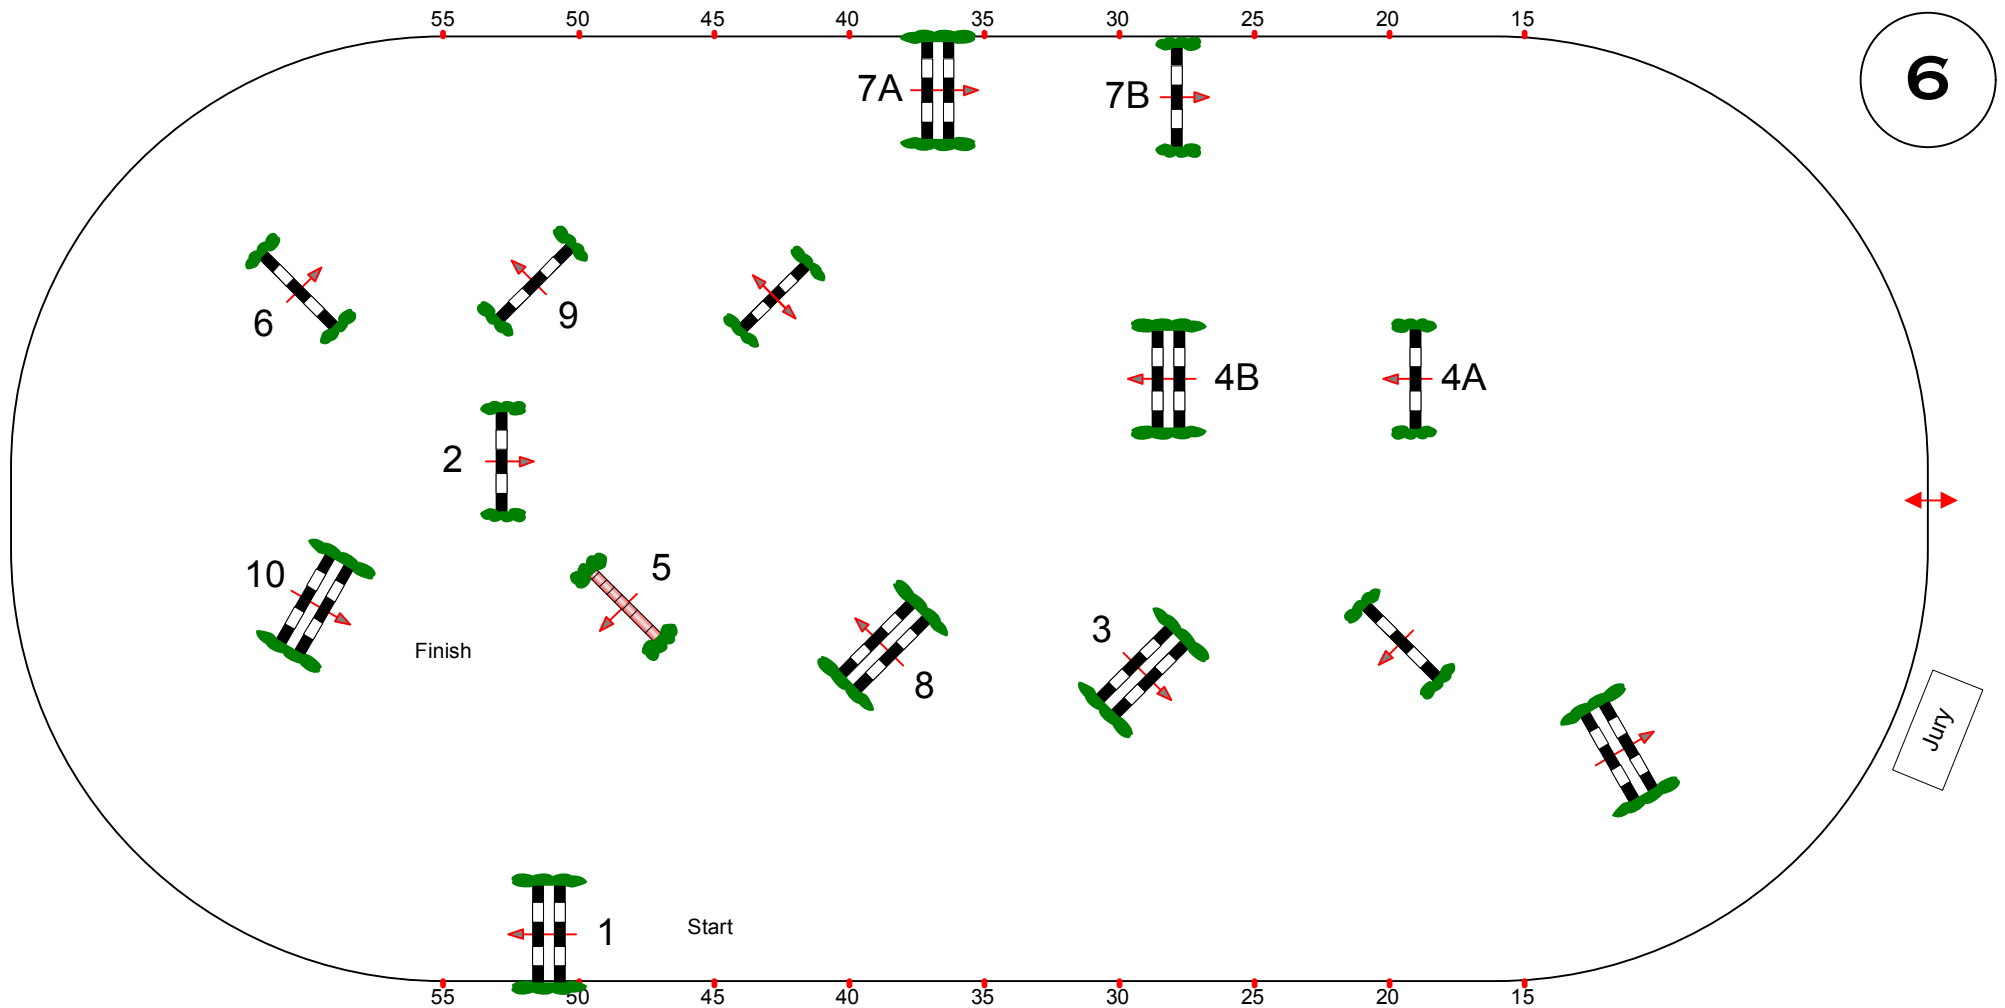

Obstacles: 10

Length: 0 m

Efforts: 12

FEI RG / Art. 238.2.1

Time allowed: 0 sec

Height: 1,45 m

Time limit: 0 sec

Course Designer Martin Otto/GER