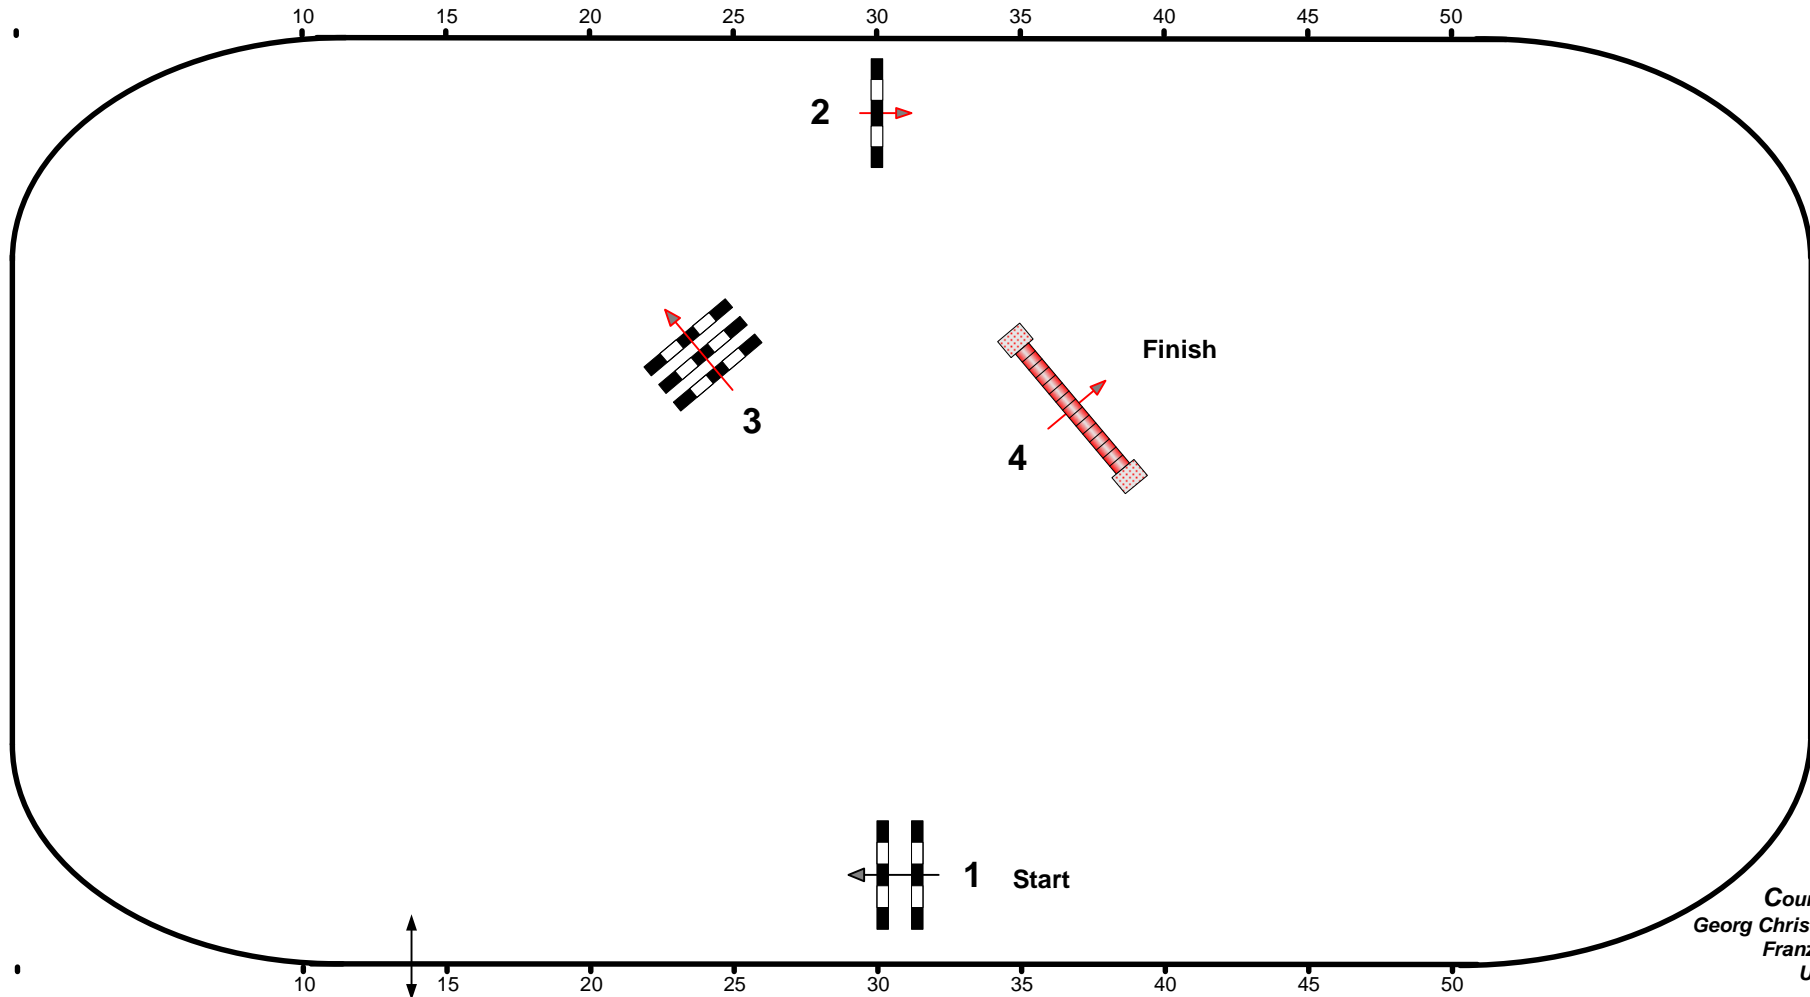

## CSI\*\*\*\* Salzburg Arena - Amadeus Horse Indoors

01.-04.Dezember 2011

Class No.: 10

High Fly Tour

Competition against the clock

Table: A  
National RG:  
FEI RG / Art. 262.2  
Height: m

Speed: 350 m/min  
Length: 0 m  
Time allowed: 0 sec  
Time limit: 0 sec

Obstacles: 4  
Efforts: 4  
Penalty sec:  
Closed combination:

1st Jump-off:  
Length: 0 m  
Time allowed: 0 sec  
Time limit: 0 sec

Course Designer  
Georg Christoph Bödicker (GER)  
Franz Madl (AUT)  
Und Team