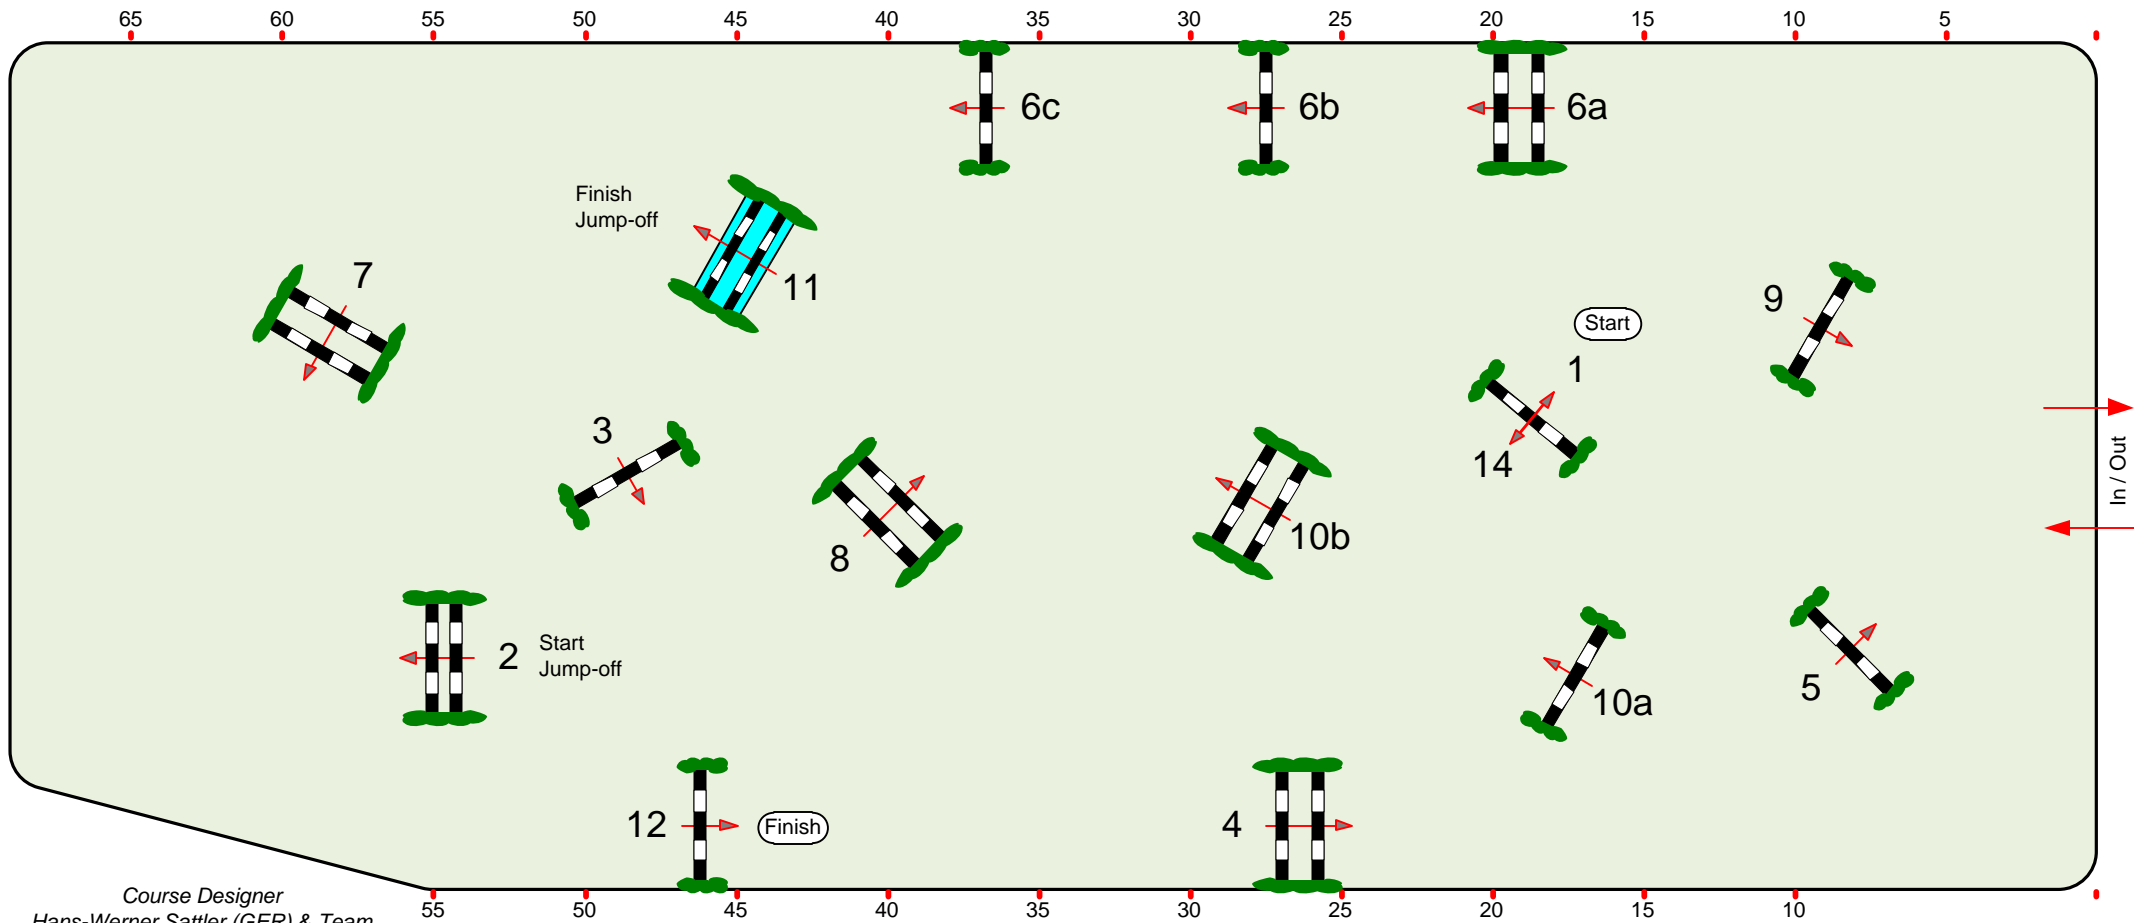

euroclassics *Pferde-Festival 2012*

Class No.: 6

Big Tour

Competition with one jump-off

Freitag, 2. März 2012

Start: 17:00

Table: A
National RG:
FEI RG / Art. 238.2.2
Height: 1,50 m

Speed: 350 m/min
Length: 380 m
Time allowed: 66 sec
Time limit: 132 sec

Obstacles: 12
Efforts: 15
Penalty sec:
Closed combination:

1st Jump-off: 2-3-5-6a-6b-14-10a-11
Length: 270 m
Time allowed: 47 sec
Time limit: 94 sec

Course Designer
Hans-Werner Sattler (GER) & Team