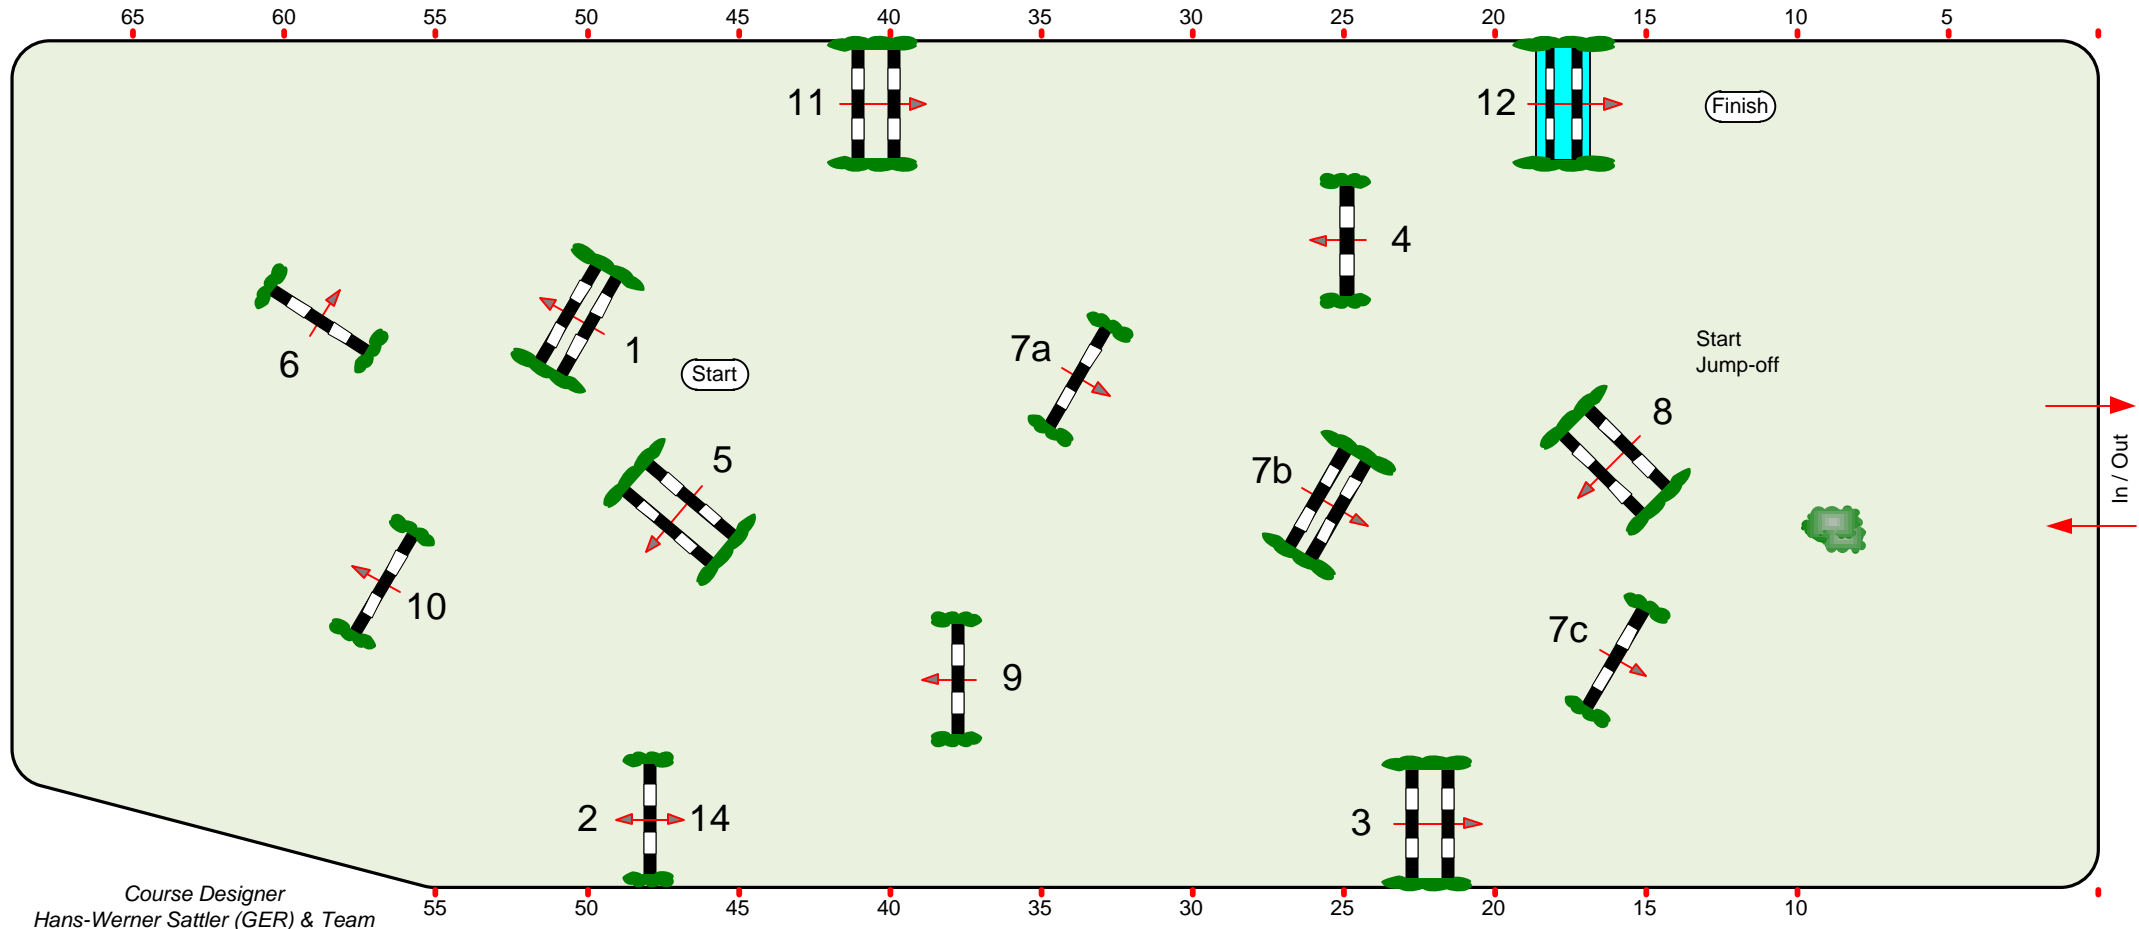

euroclassics

Pferde-Festival 2012

Class No.: 8

Medium Tour

Competition with one jump-off

Sonntag, 4. März 2012

Start: 15:30

Table: A
National RG:
FEI RG / Art. 238.2.2
Height: 1,50 m

Speed: 350 m/min
Length: 390 m
Time allowed: 67 sec
Time limit: 134 sec

Obstacles: 12
Efforts: 14
Penalty sec:
Closed combination:

1st Jump-off: 8-14-7a-7b-4-5-6-12
Length: 270 m
Time allowed: 47 sec
Time limit: 94 sec