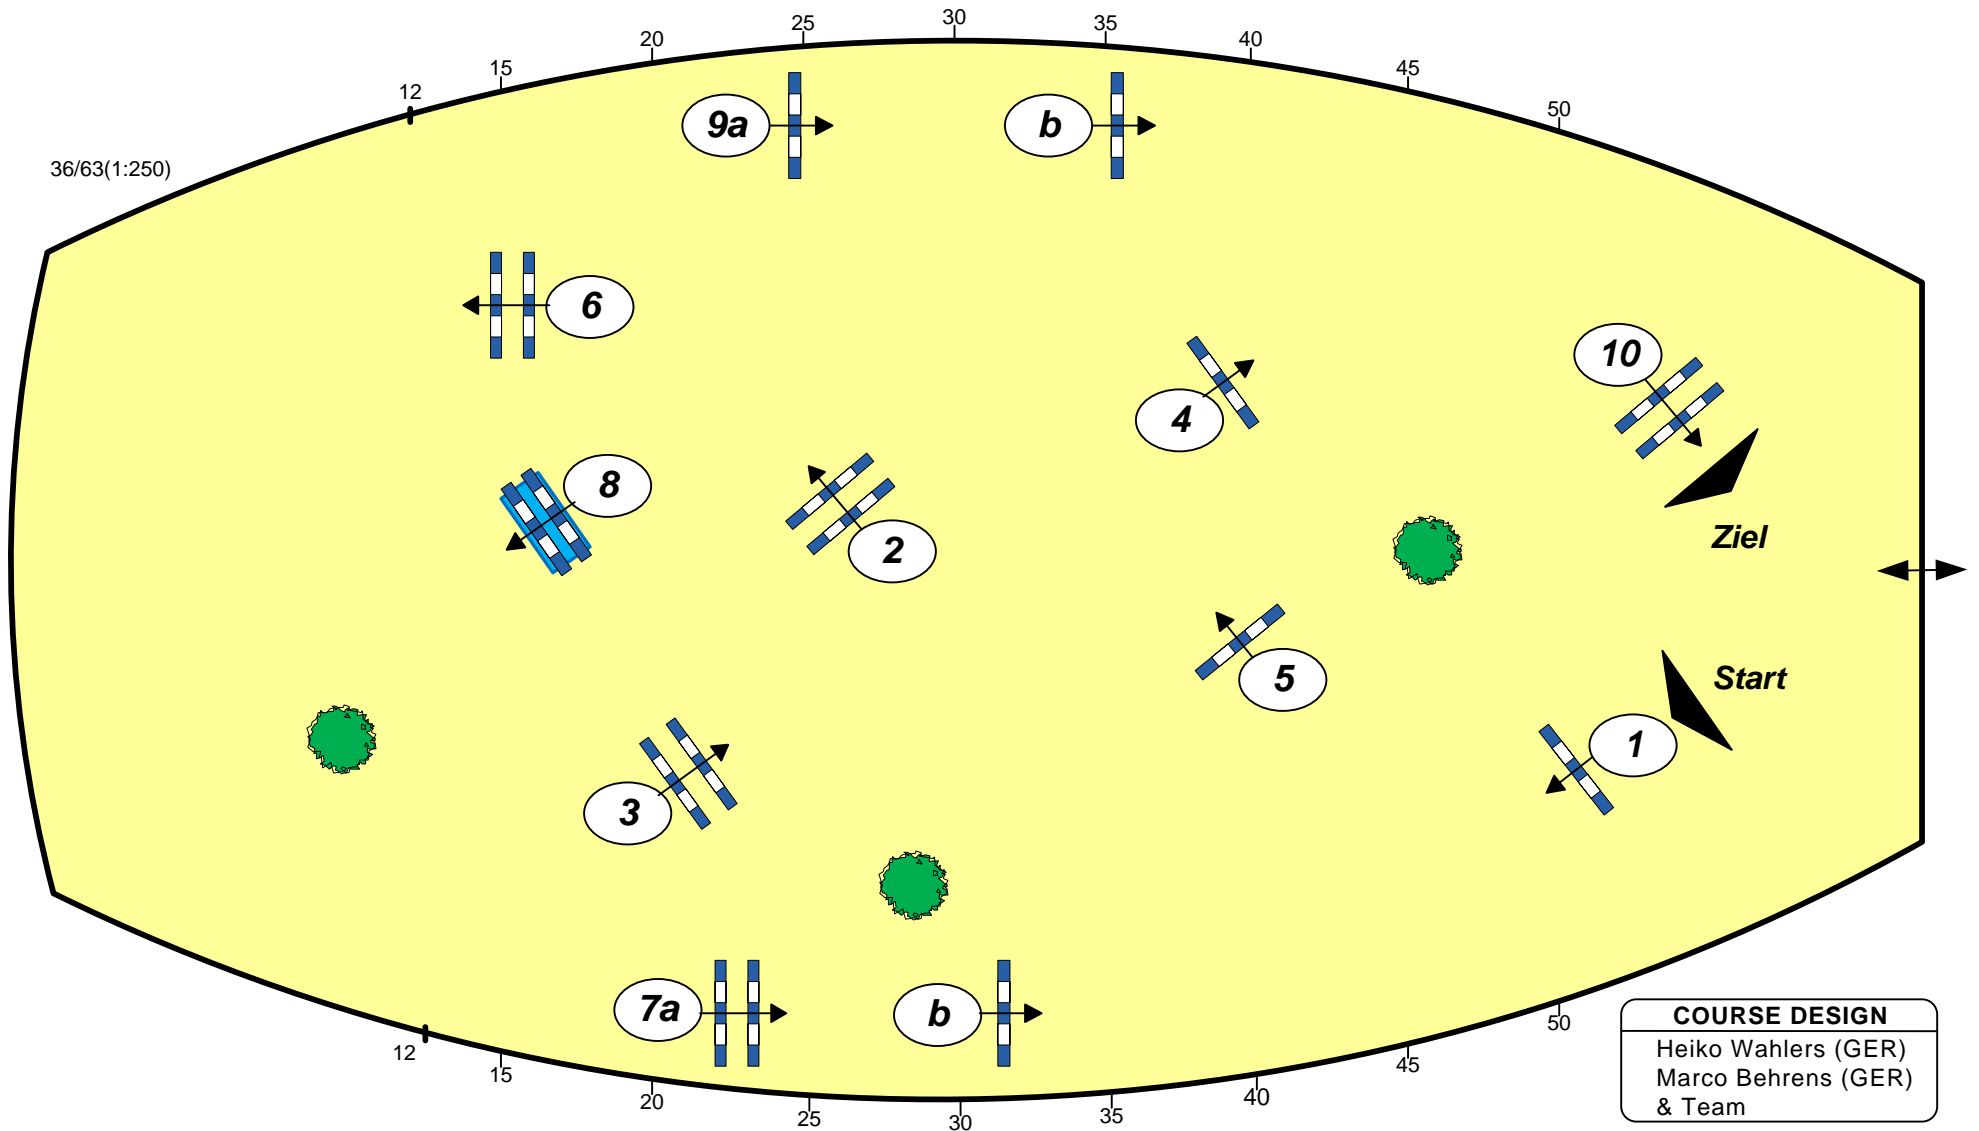

1

Medium-Tour First Qualifier

Table: A

FEI RG / Art. 238.2.1
Height: 1,45 m

Speed: 350 m/min
Length: 0 m
Time allowed: 0 sec
Time limit: 0 sec

Obstacles: 10
Efforts: 12

COURSE DESIGN
Heiko Wahlers (GER)
Marco Behrens (GER)
& Team