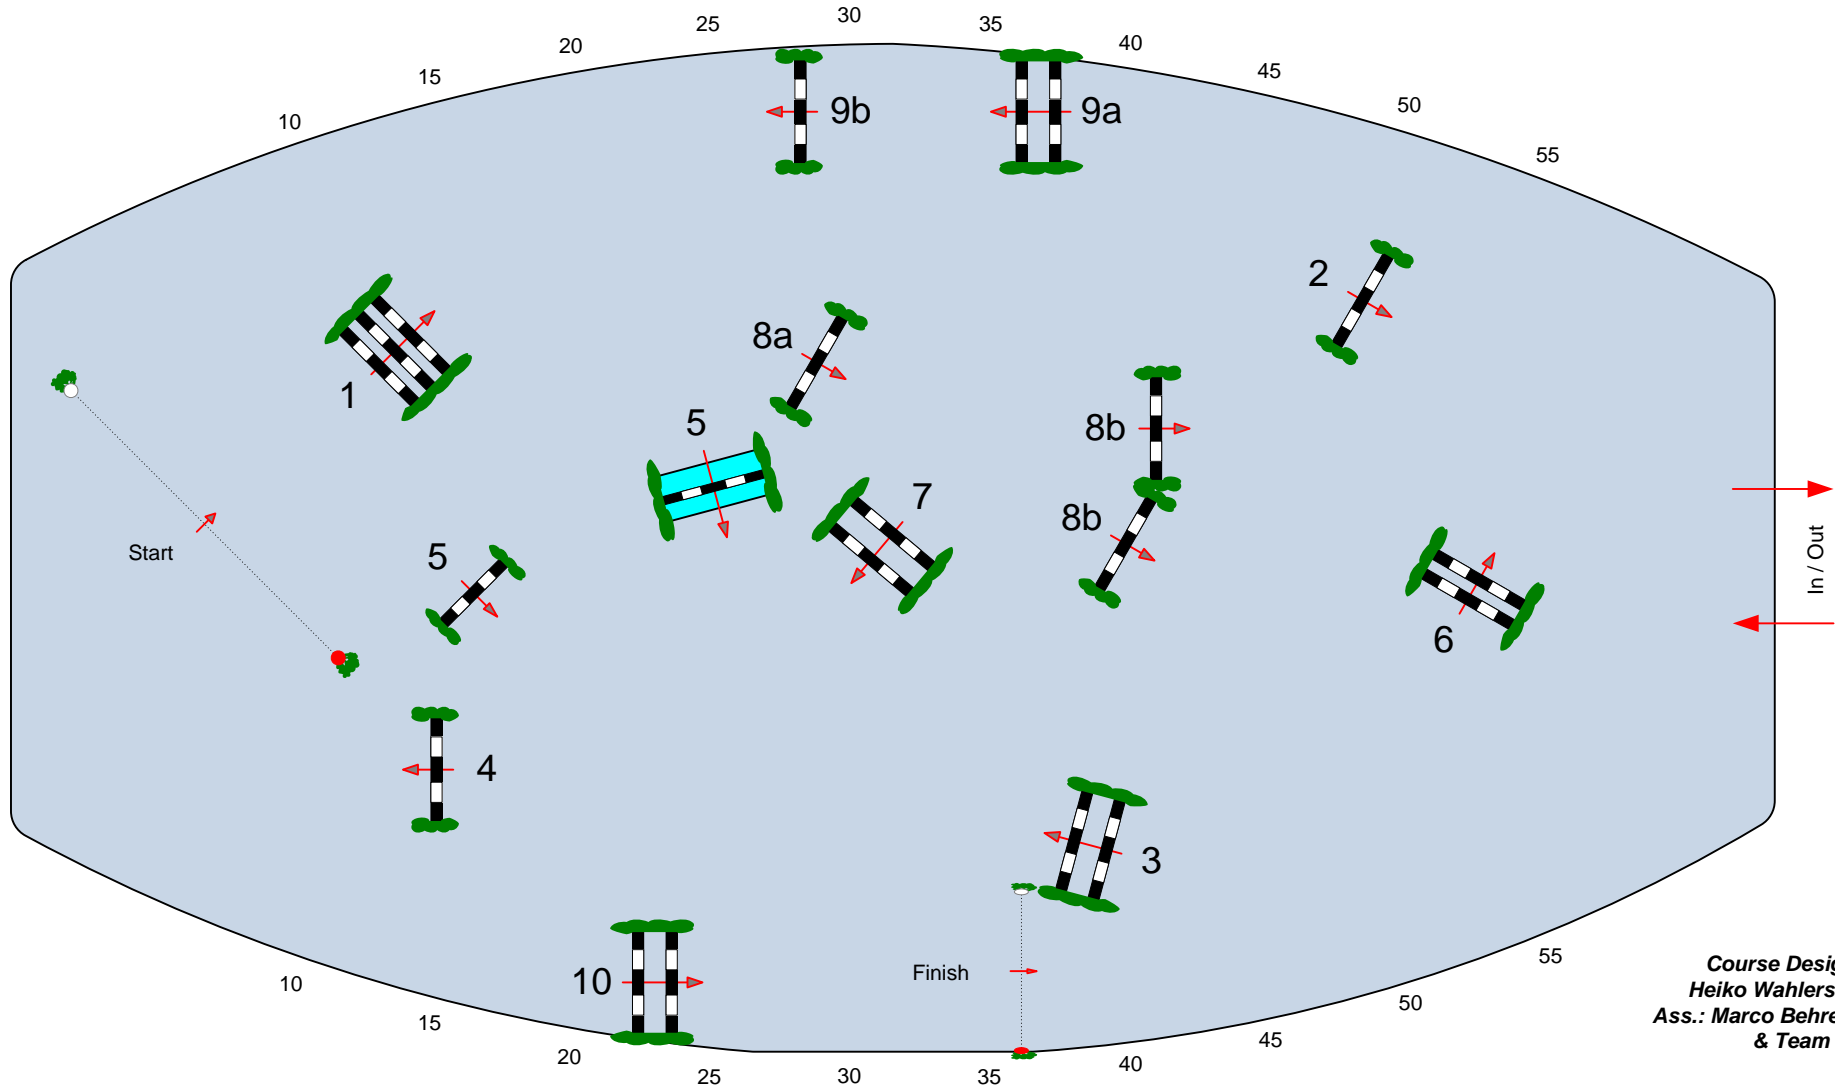

6

CSI4*/CSIYH1* Braunschweig – 13. Löwen – Classics 2014

Speed and Handiness Competition / Best of Champions

Table: A
National RG:
FEI RG / Art. 239/263.3
Height: 1,45 m

Speed: 350 m/min
Length: 400 m
Time allowed: sec
Time limit: 120 sec

Obstacles: 10
Efforts: 12
Penalty sec: 4
Closed combination:

1st Jump-off:
Length: 0 m
Time allowed: 0 sec
Time limit: 0 sec

Course Designer
Heiko Wahlers - GER
Ass.: Marco Behrens - GER
& Team