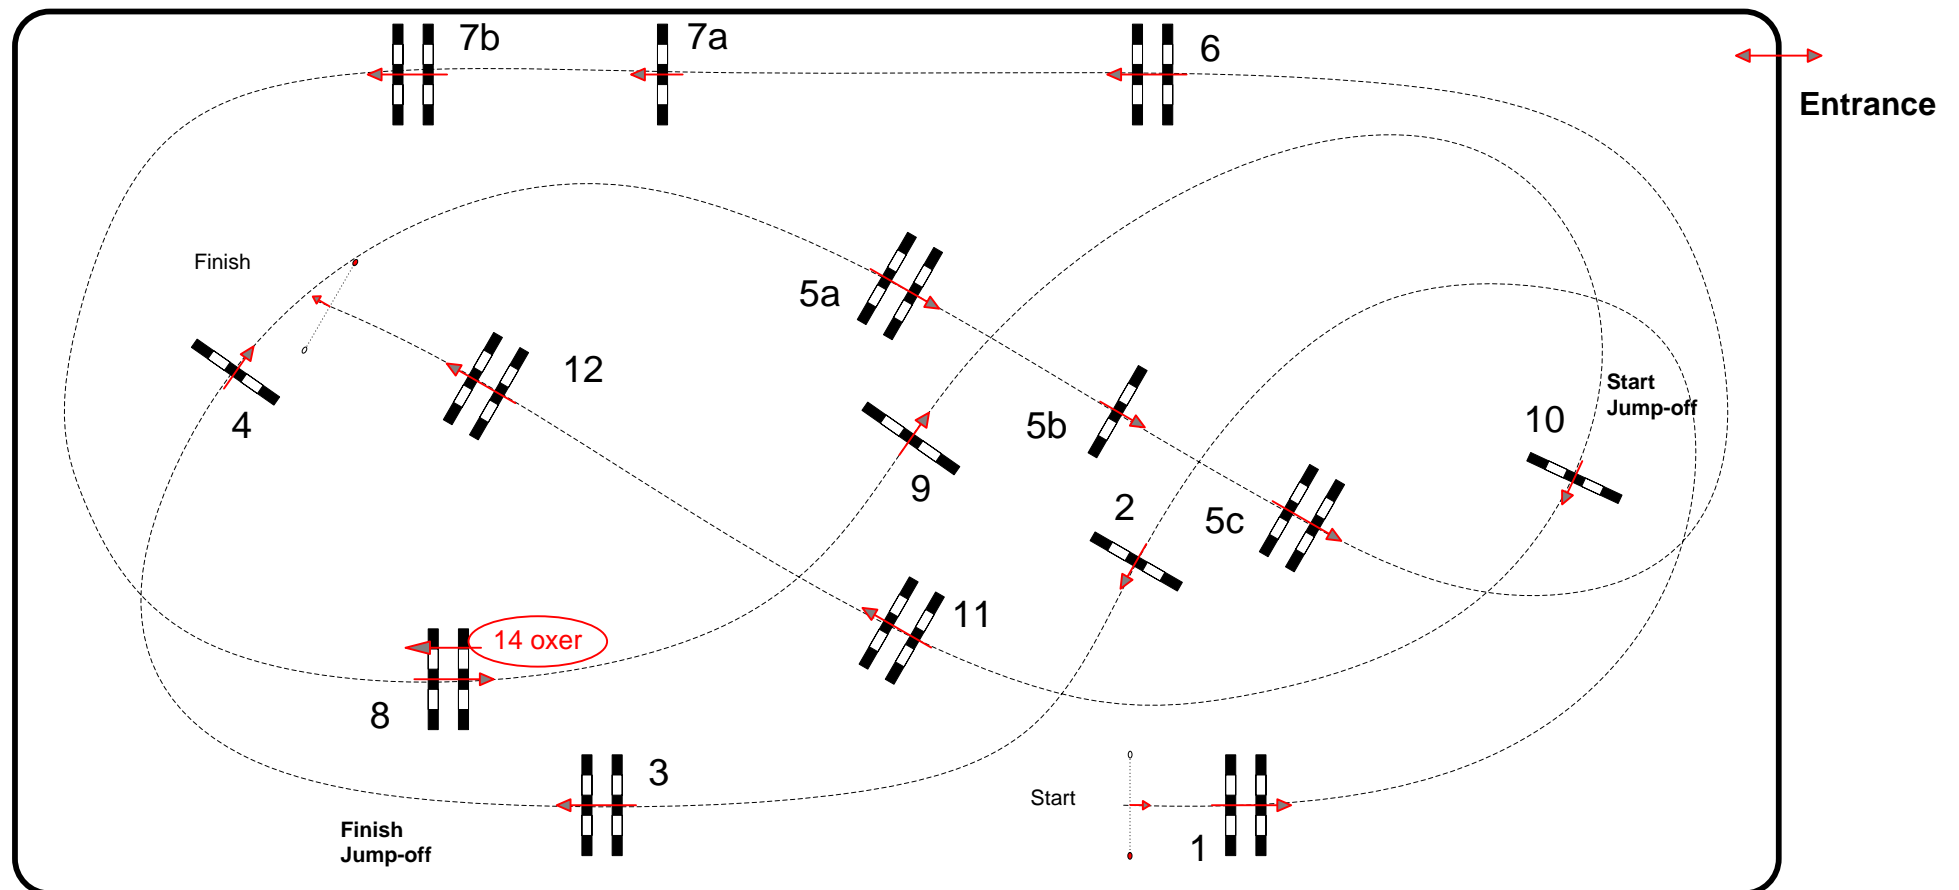

Obstacles: 12

Jump off: 10 - 14 - 5a - 5b - 6 - 7b - 9 - 3

Length: 420 m

Efforts: 15

Length: 310 m

Art. 238.2.2

Time allowed: 72 sec

Time allowed: 54 sec

Height: 1,55 m

Time limit: 144 sec

Time limit: 108 sec

Ground Jury

Course design: Louis Konickx (NED)