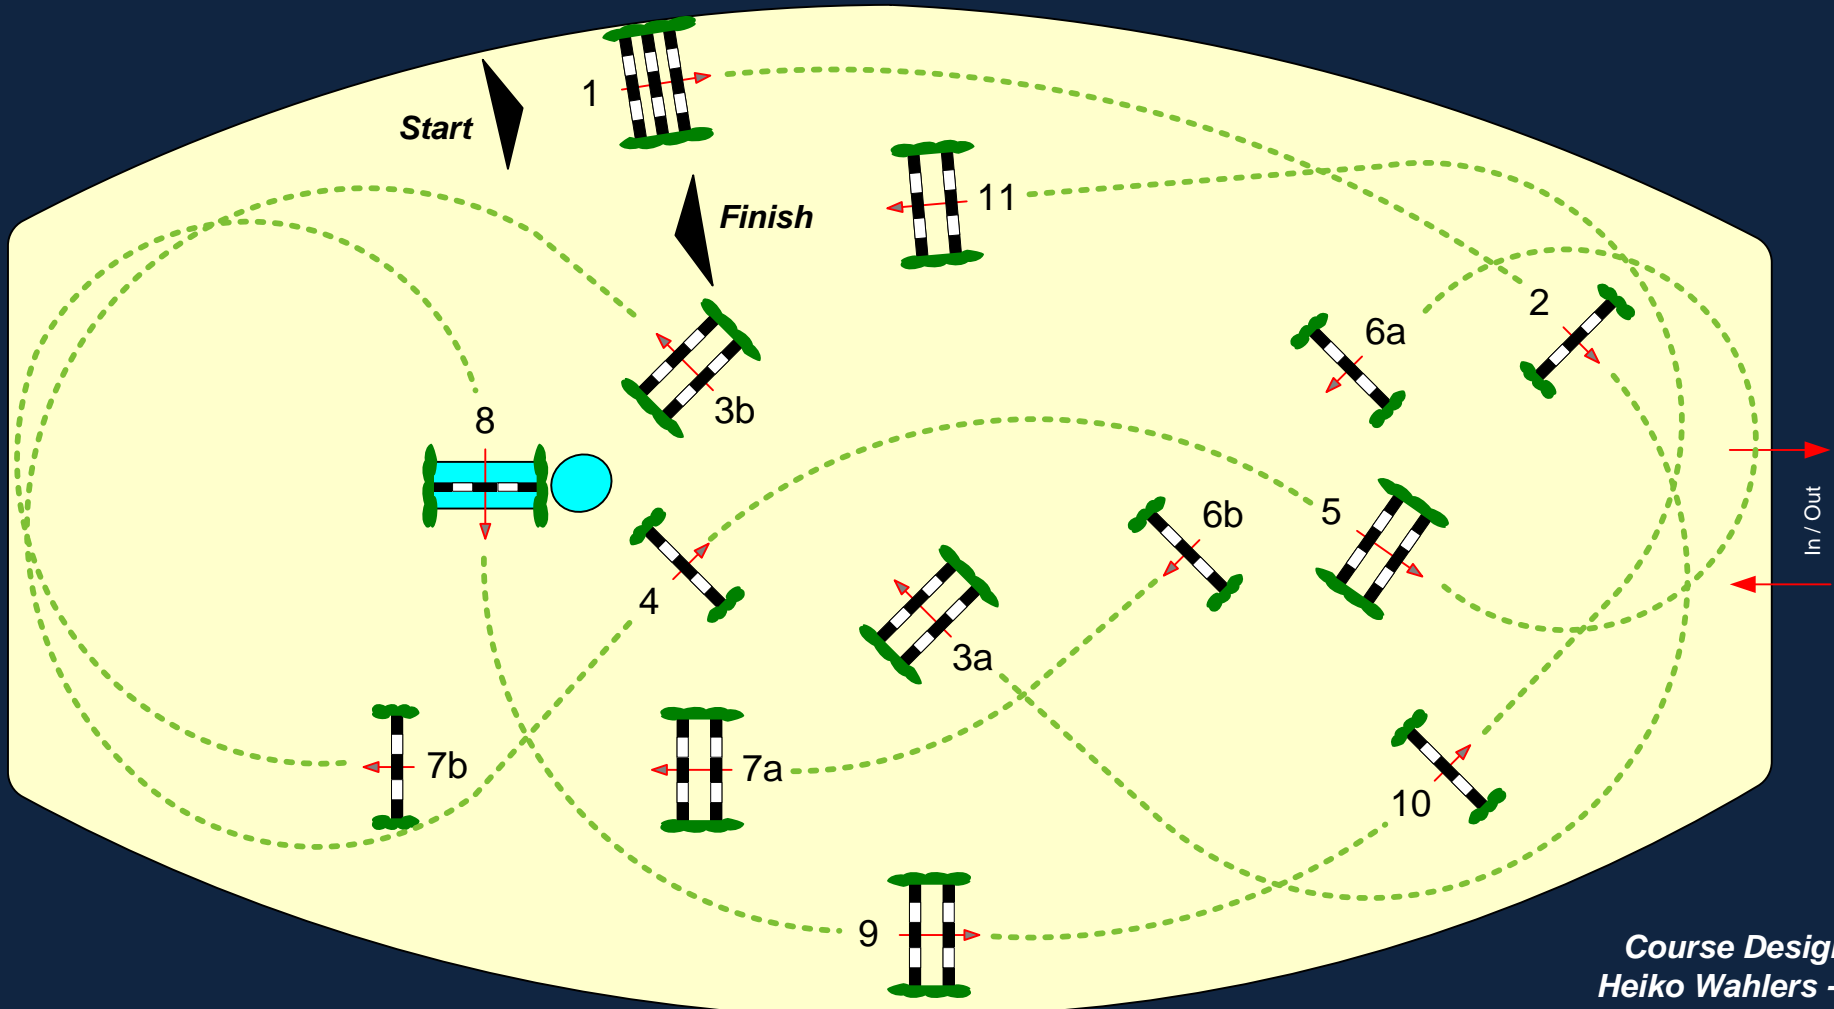

4

CSI4*/CSIYH1* Braunschweig – 14. Löwen – Classics 2015

Competition against the clock Volkswagen – 1st Qualifier Grand Prix

Table: A
FEI RG / Art. 238.2.1
Height: 1,50 m

Speed: 350 m/min
Length: 390 m
Time allowed: 67 sec
Time limit: 134 sec

Obstacles: 11
Efforts: 14

Course Designer
Heiko Wahlers - GER
Ass.: Marco Behrens - GER
& Team