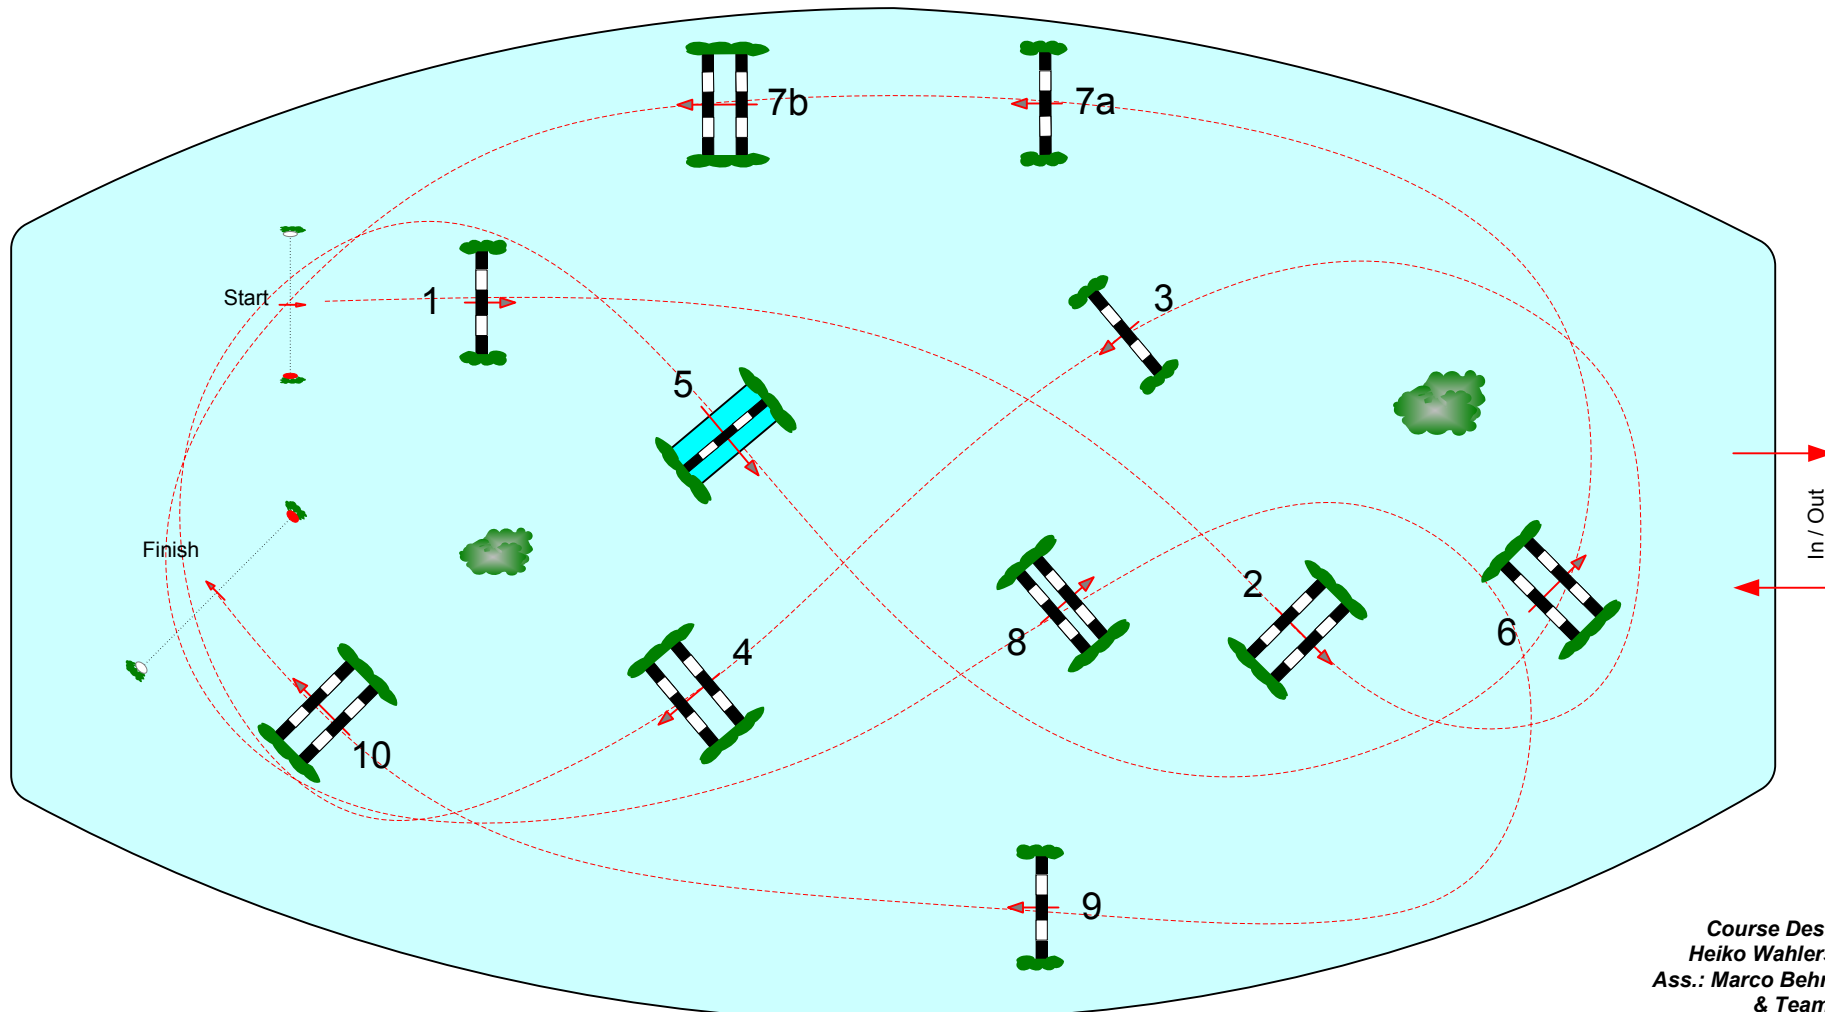

7

CSI4*/CSIYH1* Braunschweig – 14. Löwen – Classics 2015

Competition against the clock Youngster Tour

Table: A
National RG:
FEI RG / Art. 238.2.1
Height: 1,35 m

Speed: 350 m/min
Length: 370 m
Time allowed: 64 sec
Time limit: 128 sec

Obstacles: 10
Efforts: 11
Penalty sec:
Closed combination:

1st Jump-off:
Length: 0 m
Time allowed: 0 sec
Time limit: 0 sec

Course Designer
Heiko Wahlers - GER
Ass.: Marco Behrens - GER
& Team