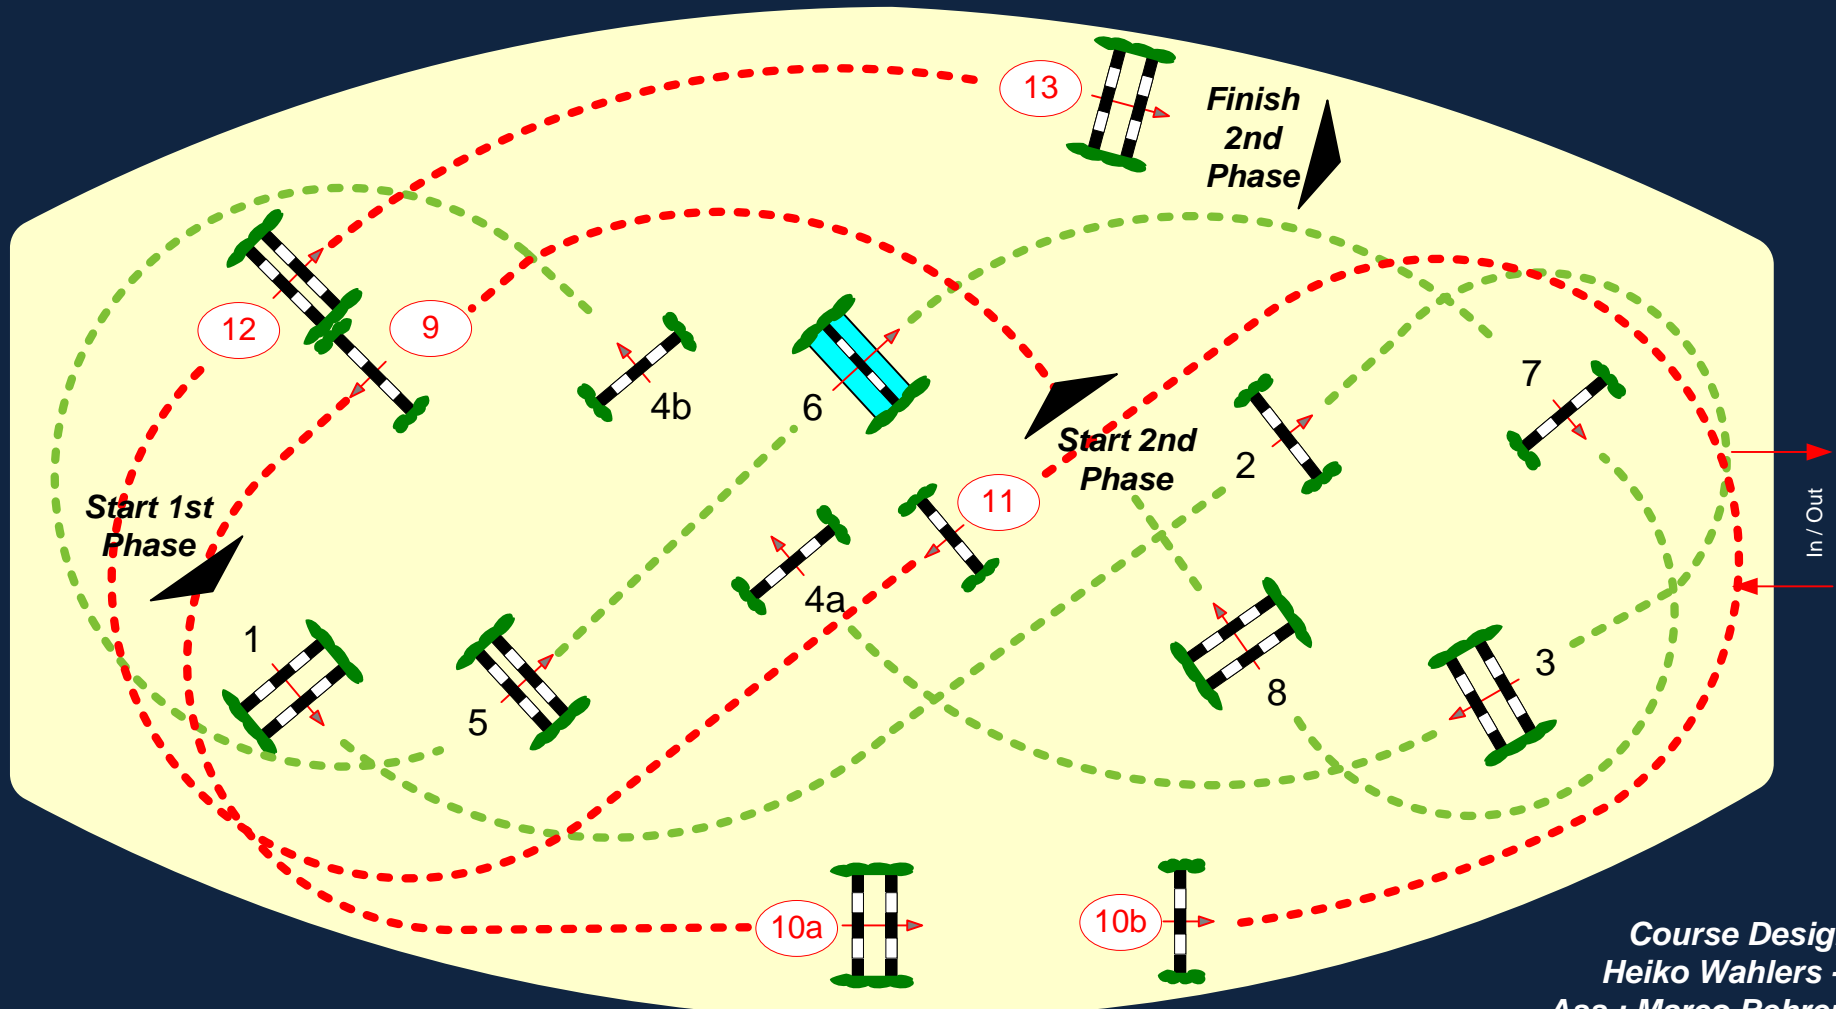

10

CSI4*/CSIYH1* Braunschweig – 14. Löwen – Classics 2015

Competition in Two Phases LC-Special Guests & Friends

Table: A

FEI RG / Art.274.5.6

Height: 1,40 m

Speed: 350 m/min

Length: 270 m

Time allowed: 47 sec

Time limit: 94 sec

Obstacles: 8

Efforts: 9

8

9

2nd Phase: 9,10a,10b,11,12,13

Length: 230 m

Time allowed: 40 sec

Time limit: 80 sec

Course Designer
Heiko Wahlers - GER
Ass.: Marco Behrens - GER
& Team